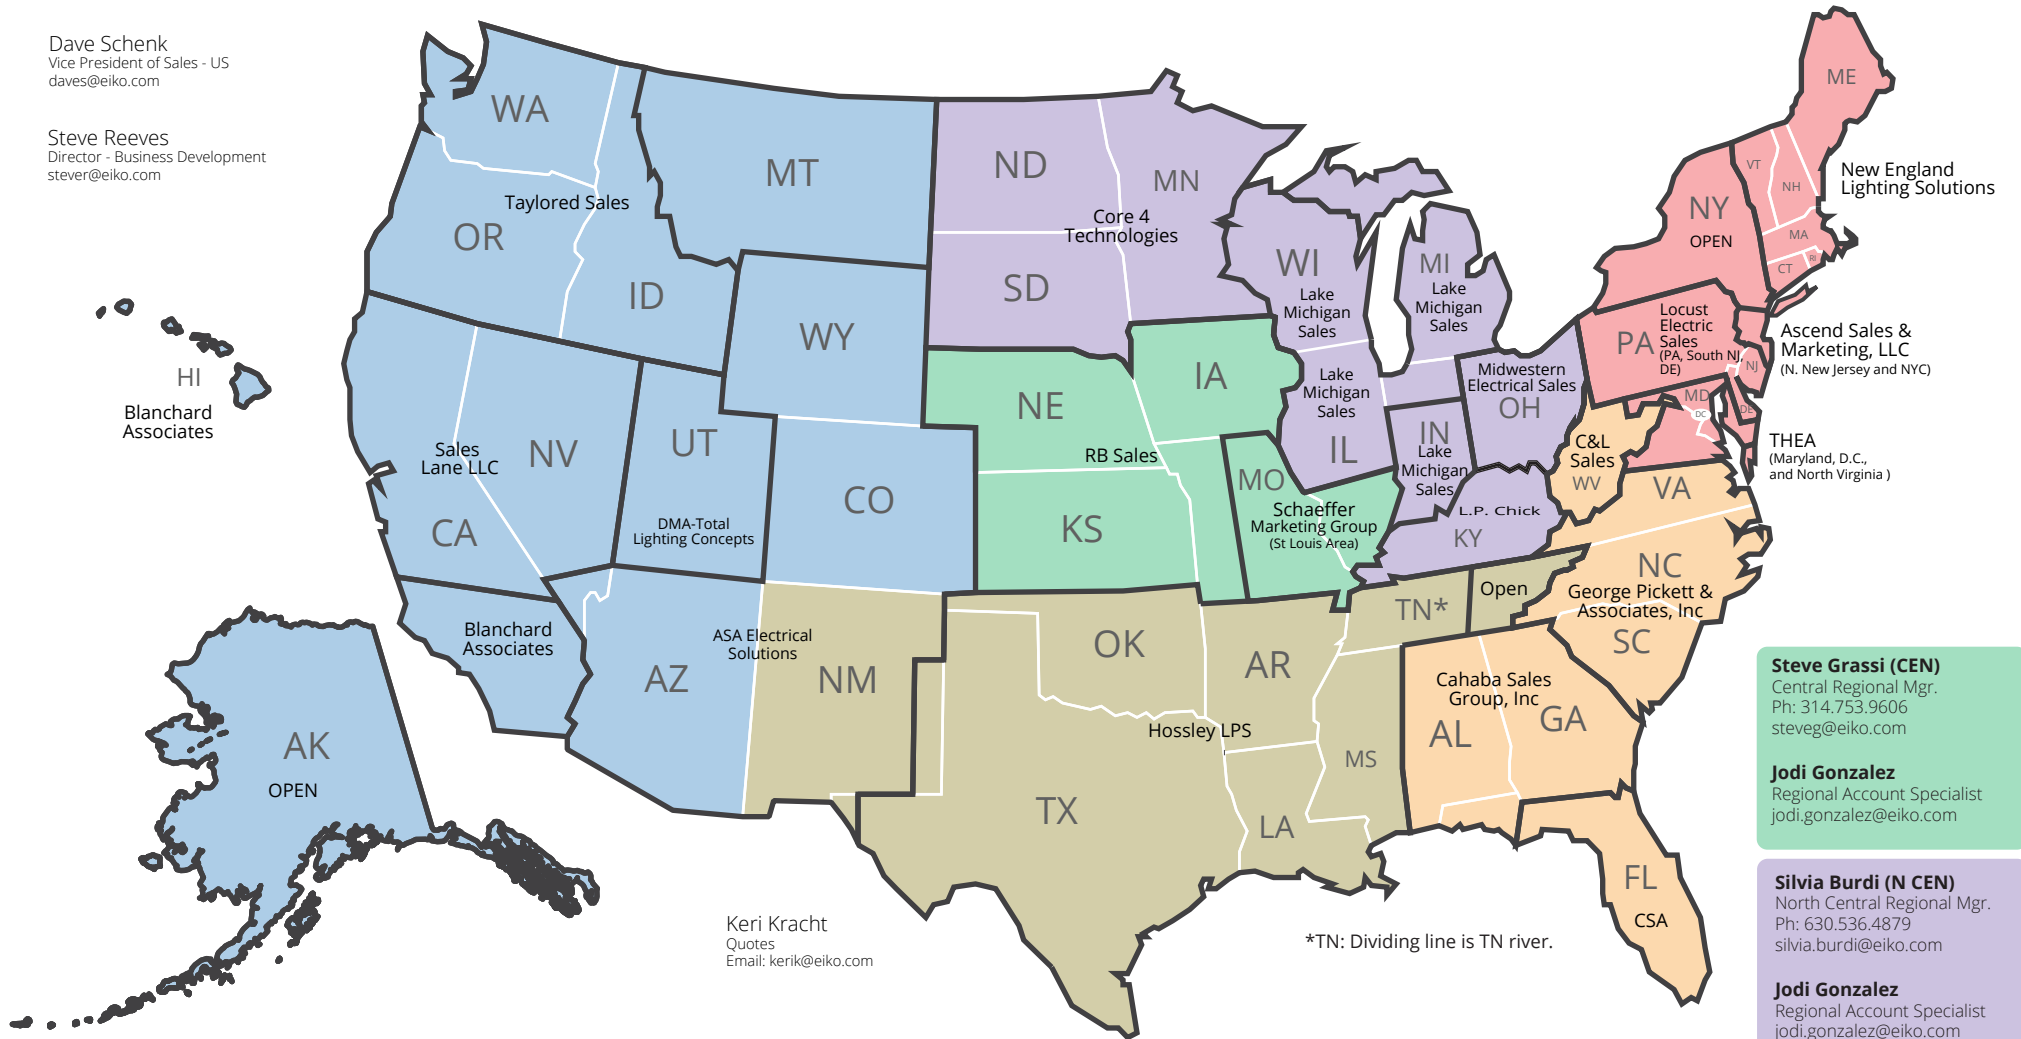

EiKO US Regional Sales Contact Map

Dave Schenk
Vice President of Sales - US
daves@eiko.com

Steve Reeves
Director - Business Development
stever@eiko.com

Keri Kracht
Quotes
Email: kerik@eiko.com

*TN: Dividing line is TN river.