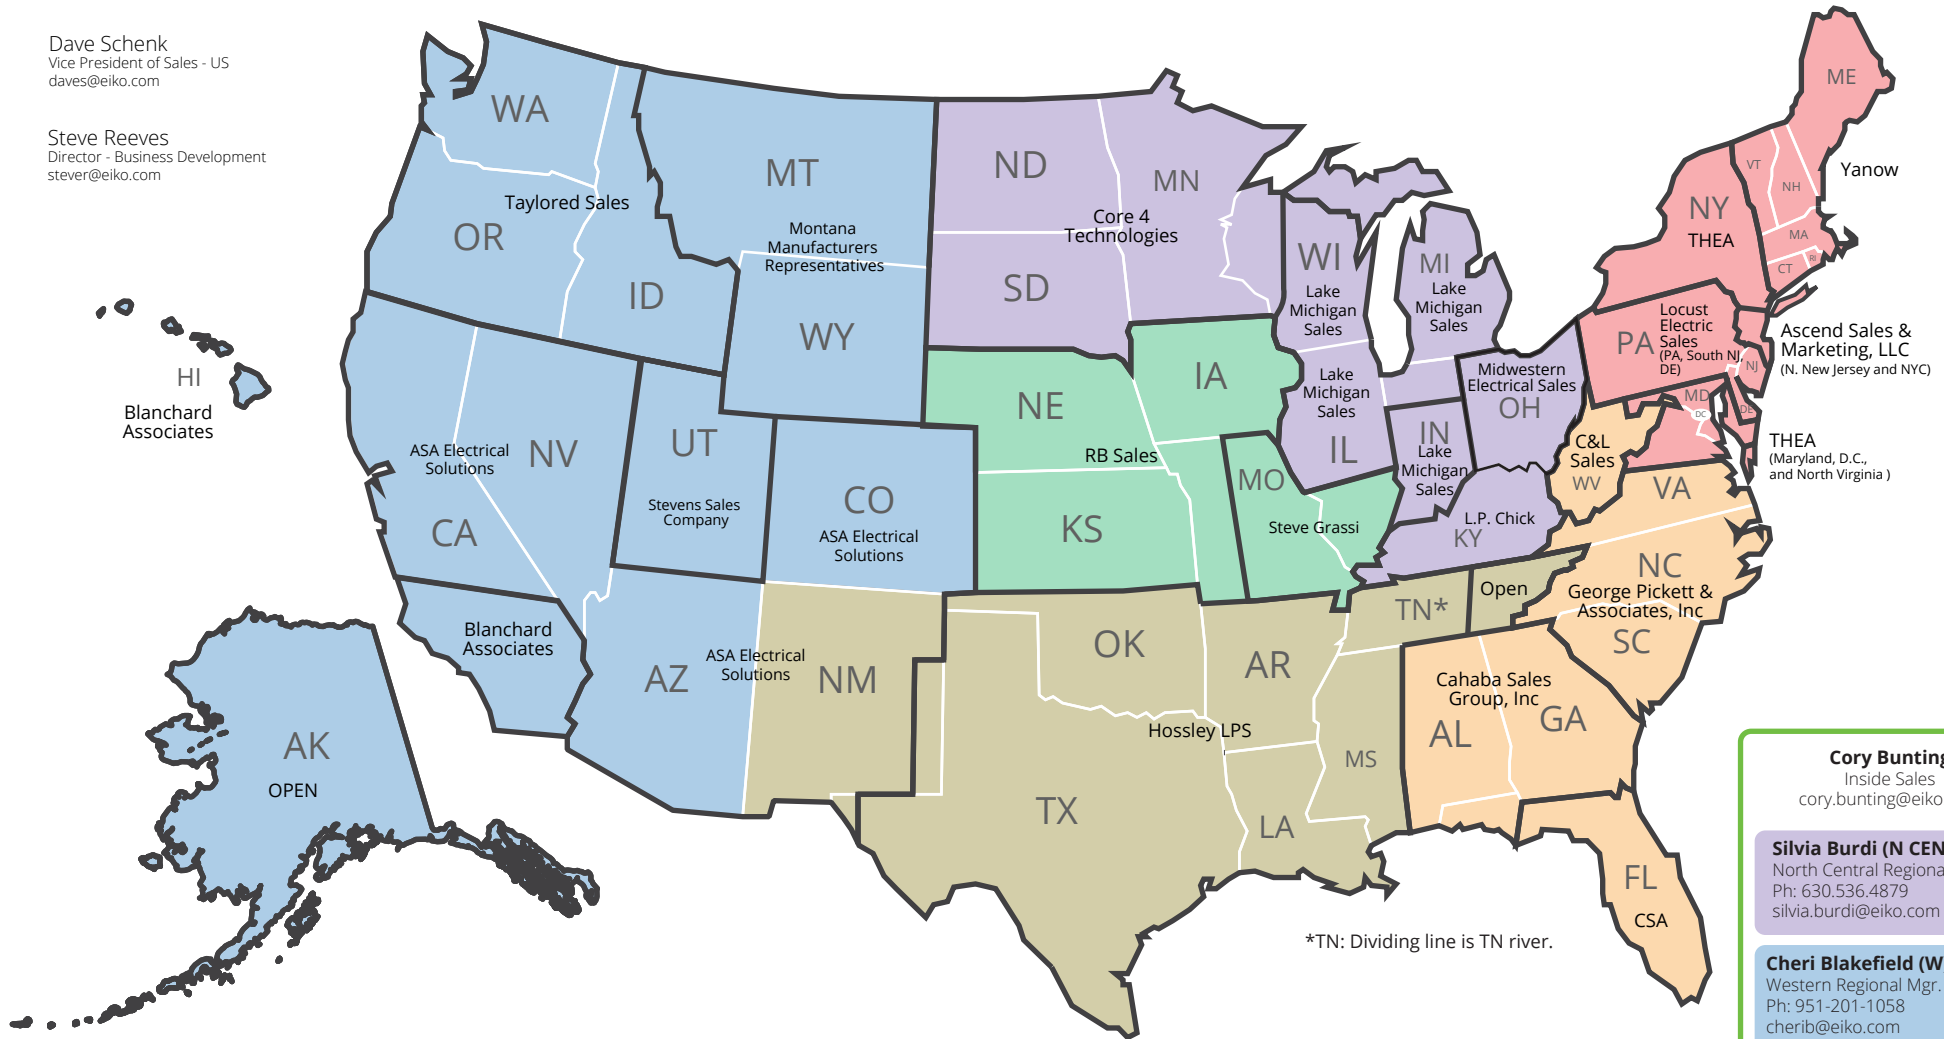

EiKO US Regional Sales Contact Map

Dave Schenk
Vice President of Sales - US
daves@eiko.com

Steve Reeves
Director - Business Development
stever@eiko.com

*TN: Dividing line is TN river.

Michael Bell
Inside Sales
michael.bell@eiko.com